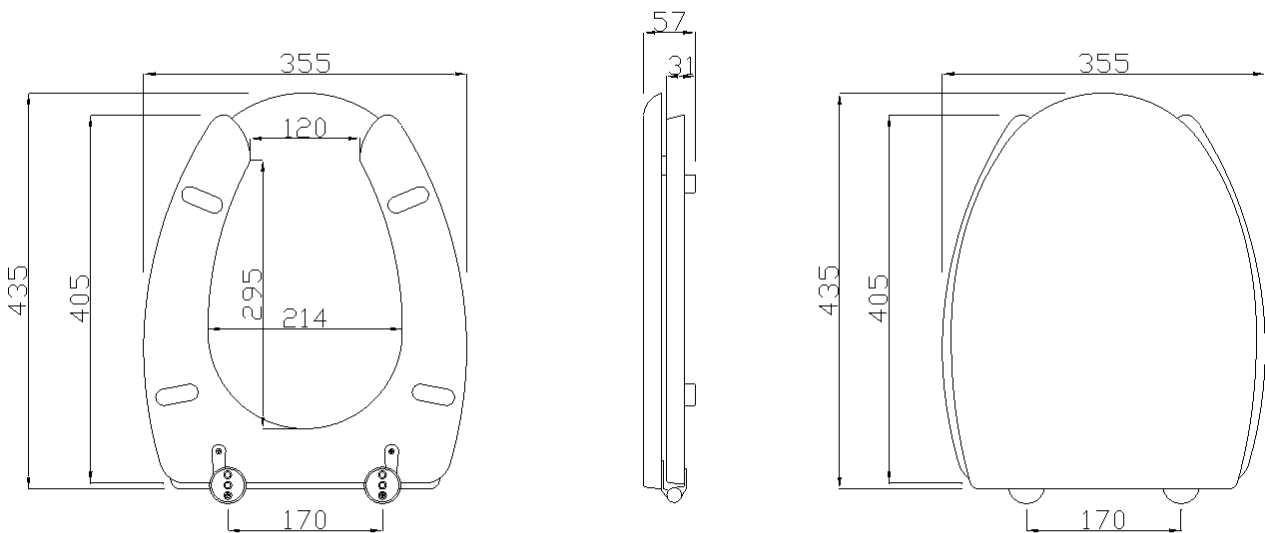

B41DEO20XX Range 130

Open front toilet seat and seat cover made of laquered wood

Physical data

Dimensions (mm.)	355x435x57
Weight (kg.)	3,350

Delivery methods

Package	Cardboard package
Package dimensions (mm.)	400x65x515
Weight with Packaging (kg.)	3,6