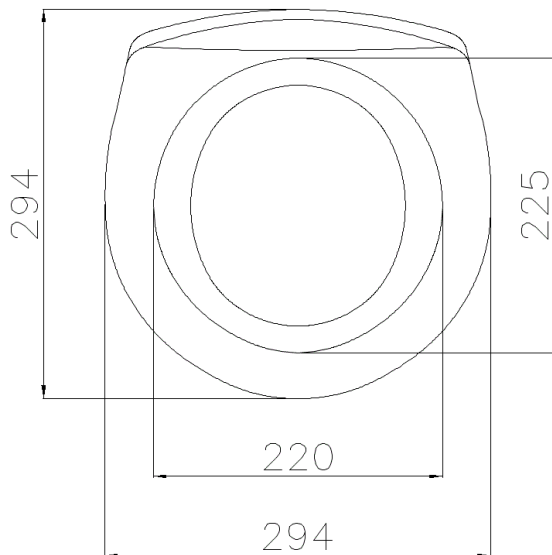

B41DEM01XX *Range Caterpillar*

Soft seat cover, made of polyurethane

Physical data

Dimensions (mm.)	294x294x68
Weight (kg.)	0,50

Endowments

Delivery methods

Package	Polyethylene package
---------	----------------------

Package dimensions (mm.)	
Weight with Packaging (kg.)	

B41DEM01XX *Range* Caterpillar

Available colors

Y6

Banana

Materials and finishes

Polyurethane (PU or PUR)

Matt