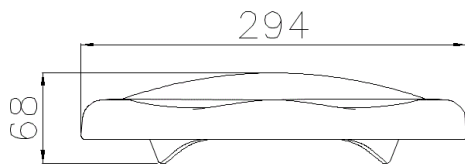

B41DEM01XX *Range Caterpillar*

Soft seat cover, made of polyurethane

Physical data

Dimensions (mm.)	294x294x68
Weight (kg.)	0,50

Endowments

Delivery methods

Package	Polyethylene package
---------	----------------------

Package dimensions (mm.)	
Weight with Packaging (kg.)	

B41DEM01XX *Range* Caterpillar

Available colors

Y6

Banana

Materials and finishes

Polyurethane (PU or PUR)

Matt