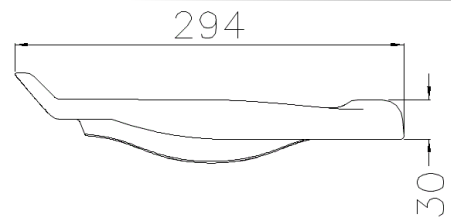

B41DEM01XX *Range Caterpillar*

Soft seat cover, made of polyurethane

Physical data

Dimensions (mm.)	294x294x68
Weight (kg.)	0,50

Endowments

Delivery methods

Package	Polyethylene package
---------	----------------------

Package dimensions (mm.)	
Weight with Packaging (kg.)	

B41DEM01XX *Range* Caterpillar

Available colors

Y6

Banana

Materials and finishes

Polyurethane (PU or PUR)

Matt