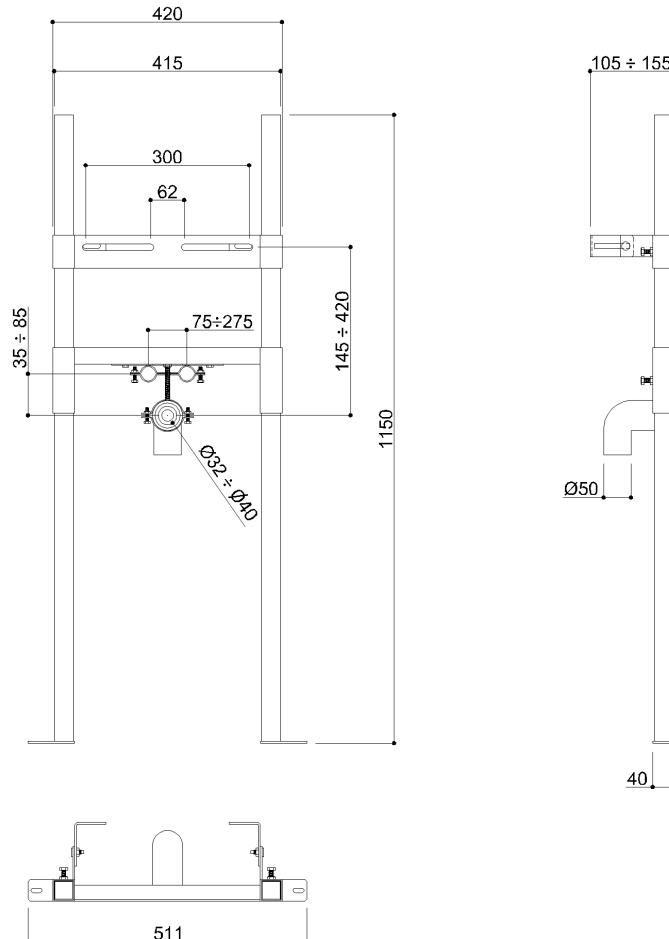

## B41DDS26XX *Range Standard*

Self-supporting frame for washbasin suitable for use on light walls - plasterboard type - made of galvanized steel. The article is supplied pre-assembled, equipped with four clamps and two M10 threaded bars adjustable from 17 to 28 cm.

The article comes complete with fittings for connecting the faucets, 50 mm drain curve, seals and fixing material.

### Physical data

Dimensions (mm.)	420x155x1150
Weight (kg.)	6,7

### Delivery methods

Package	Cardboard package
Package dimensions (mm.)	1175x160x215
Weight with Packaging (kg.)	7,7