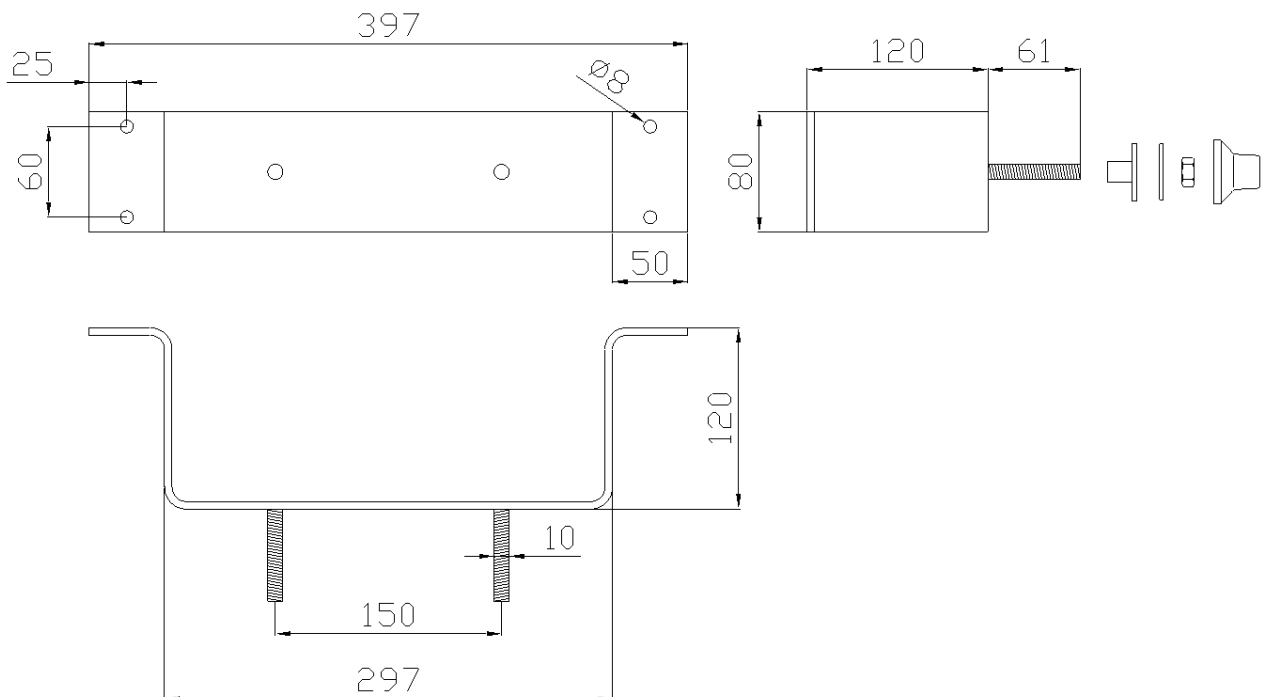

B41DDS09XX Range Standard

Support bracket for washbasin. To be installed on equipped and inspectable modules

Physical data

Dimensions (mm.)	397x120x80
Weight (kg.)	2,3

Delivery methods

Package	PE Pluriball package
Package dimensions (mm.)	2,3
Weight with Packaging (kg.)	

B41DDS09XX *Range* Standard

Available colors

N3

 Zync-plated

Materials and finishes

Steel Galvanised

Safety tips

Before installing and using the device, read the instructions for use and especially the safety warnings carefully and follow them.
If in doubt, contact the company before using the device.