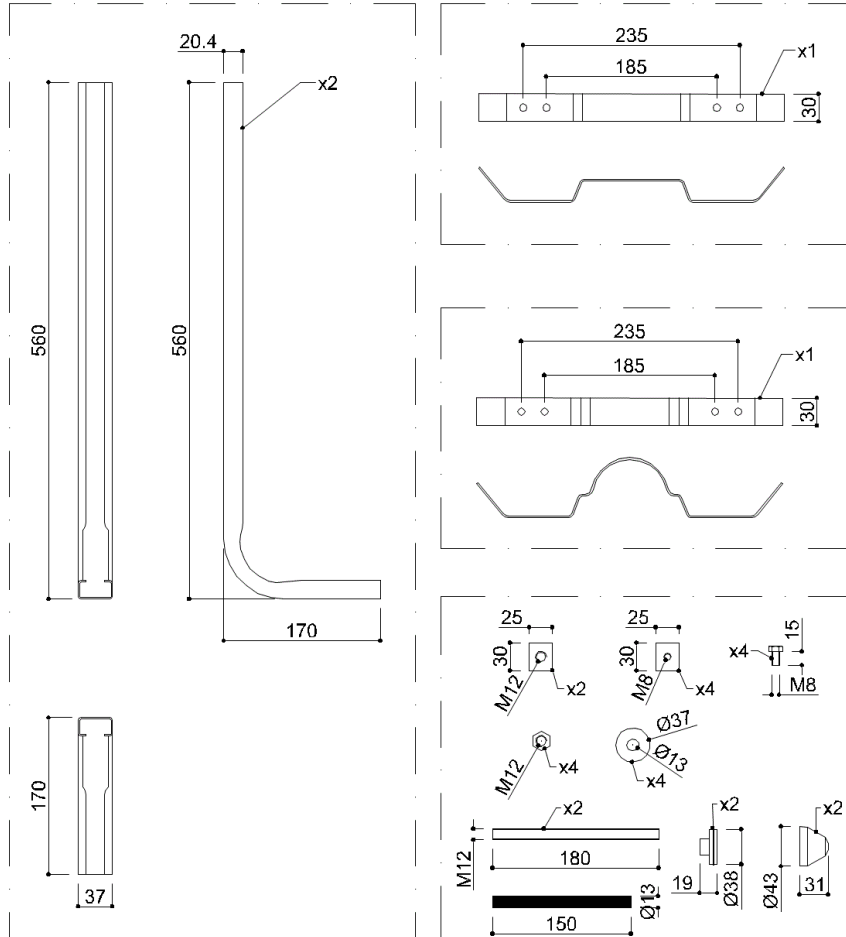

B41DDS01 XX Range 130

Support bracket for wall-hung WC pan

Physical data

Dimensions (mm.)	3,5
Weight (kg.)	

Delivery methods

Package	Cardboard package
Package dimensions (mm.)	200x610x40
Weight with Packaging (kg.)	4

B41DDS01XX Range 130

Materials and finishes

Steel	Rough
-------	-------

Safety tips

Before installing and using the device, read the instructions for use and especially the safety warnings carefully and follow them.
If in doubt, contact the company before using the device.