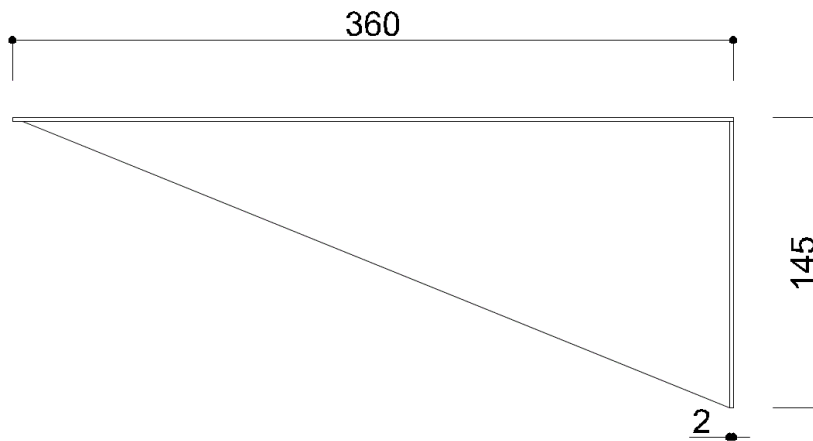

**B41DCS01 XX** Range 130

Washbasin support brackets made of painted steel

**Physical data**

Dimensions (mm.) 45x360x145  
 Weight (kg.) 1,77

**Endowments**

Stainless steel screw and dowels Fischer SX 8 6x70 Inox EN

**Delivery methods**

Package Cardboard package

Package dimensions (mm.) 800x165x400

Weight with Packaging (kg.) 1,9