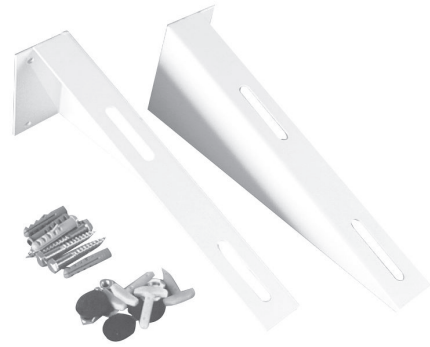

**B41DCS01 XX** Range 130

Washbasin support brackets made of painted steel

**Physical data**

Dimensions (mm.) 45x360x145  
 Weight (kg.) 1,77

**Endowments**

Stainless steel screw and dowels Fischer SX 8 6x70 Inox EN

**Delivery methods**

Package Cardboard package

Package dimensions (mm.) 800x165x400

Weight with Packaging (kg.) 1,9