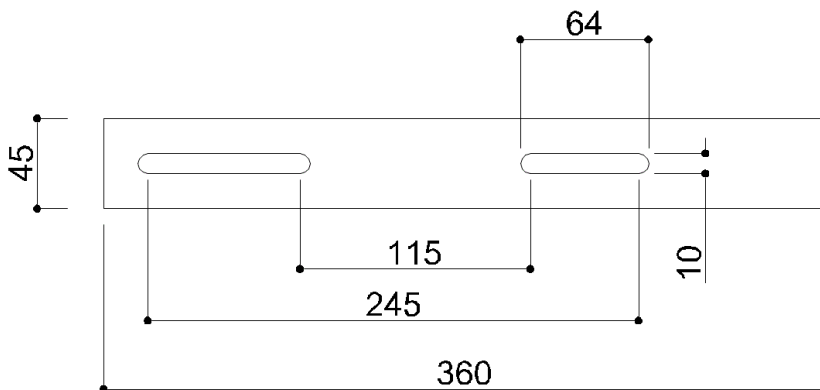

**B41DCS01 XX** Range 130

Washbasin support brackets made of painted steel

**Physical data**

Dimensions (mm.) 45x360x145  
 Weight (kg.) 1,77

**Endowments**

Stainless steel screw and dowels Fischer SX 8 6x70 Inox EN

**Delivery methods**

Package Cardboard package

Package dimensions (mm.) 800x165x400

Weight with Packaging (kg.) 1,9