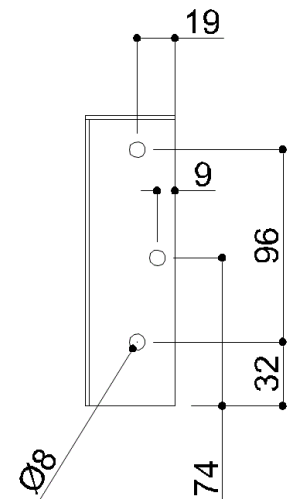

**B41DCS01 XX** Range 130

Washbasin support brackets made of painted steel

**Physical data**

Dimensions (mm.) 45x360x145  
 Weight (kg.) 1,77

**Endowments**

Stainless steel screw and dowels Fischer SX 8 6x70 Inox EN

**Delivery methods**

Package Cardboard package

Package dimensions (mm.) 800x165x400

Weight with Packaging (kg.) 1,9

## **B41DCS01XX** Range 130