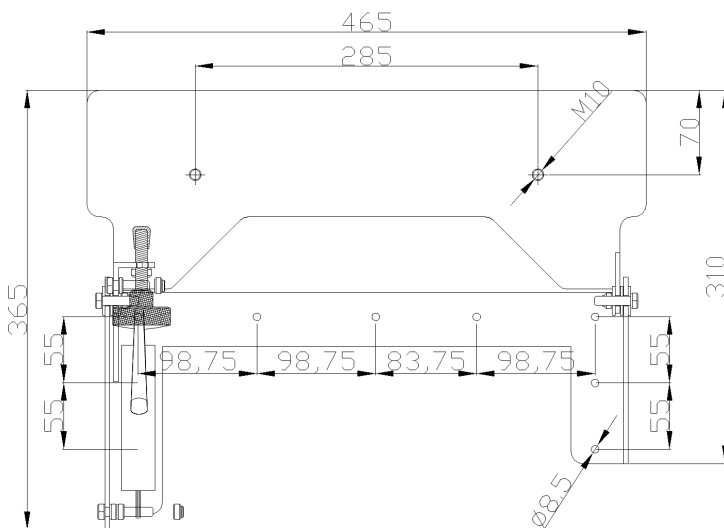

B41DAS05XX *Range 130*

Pneumatic tilting bracket for washbasin, made of painted steel

Physical data

Dimensions (mm.)	465x255x365
Weight (kg.)	8

Delivery methods

Package	PE Pluriball package
Package dimensions (mm.)	8
Weight with Packaging (kg.)	

B41DAS05XX Range 130

Available colors

W2
 Warm white

Materials and finishes

Steel Painted

Safety tips

Before installing and using the device, read the instructions for use and especially the safety warnings carefully and follow them.
If in doubt, contact the company before using the device.