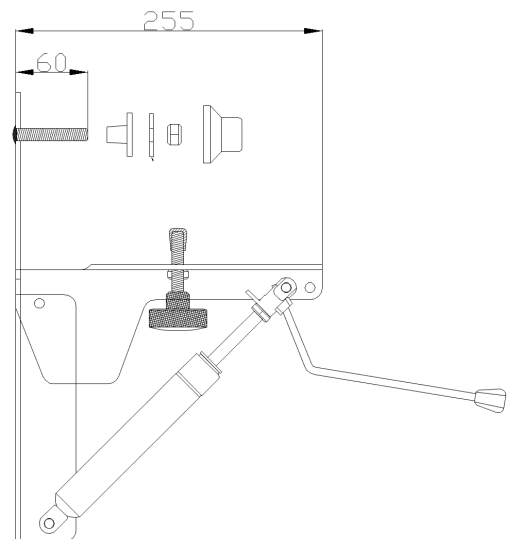

B41DAS05XX *Range 130*

Pneumatic tilting bracket for washbasin, made of painted steel

Physical data

Dimensions (mm.)	465x255x365
Weight (kg.)	8

Delivery methods

Package	PE Pluriball package
Package dimensions (mm.)	8
Weight with Packaging (kg.)	

B41DAS05XX Range 130

Available colors

W2
 Warm white

Materials and finishes

Steel Painted

Safety tips

Before installing and using the device, read the instructions for use and especially the safety warnings carefully and follow them.
If in doubt, contact the company before using the device.