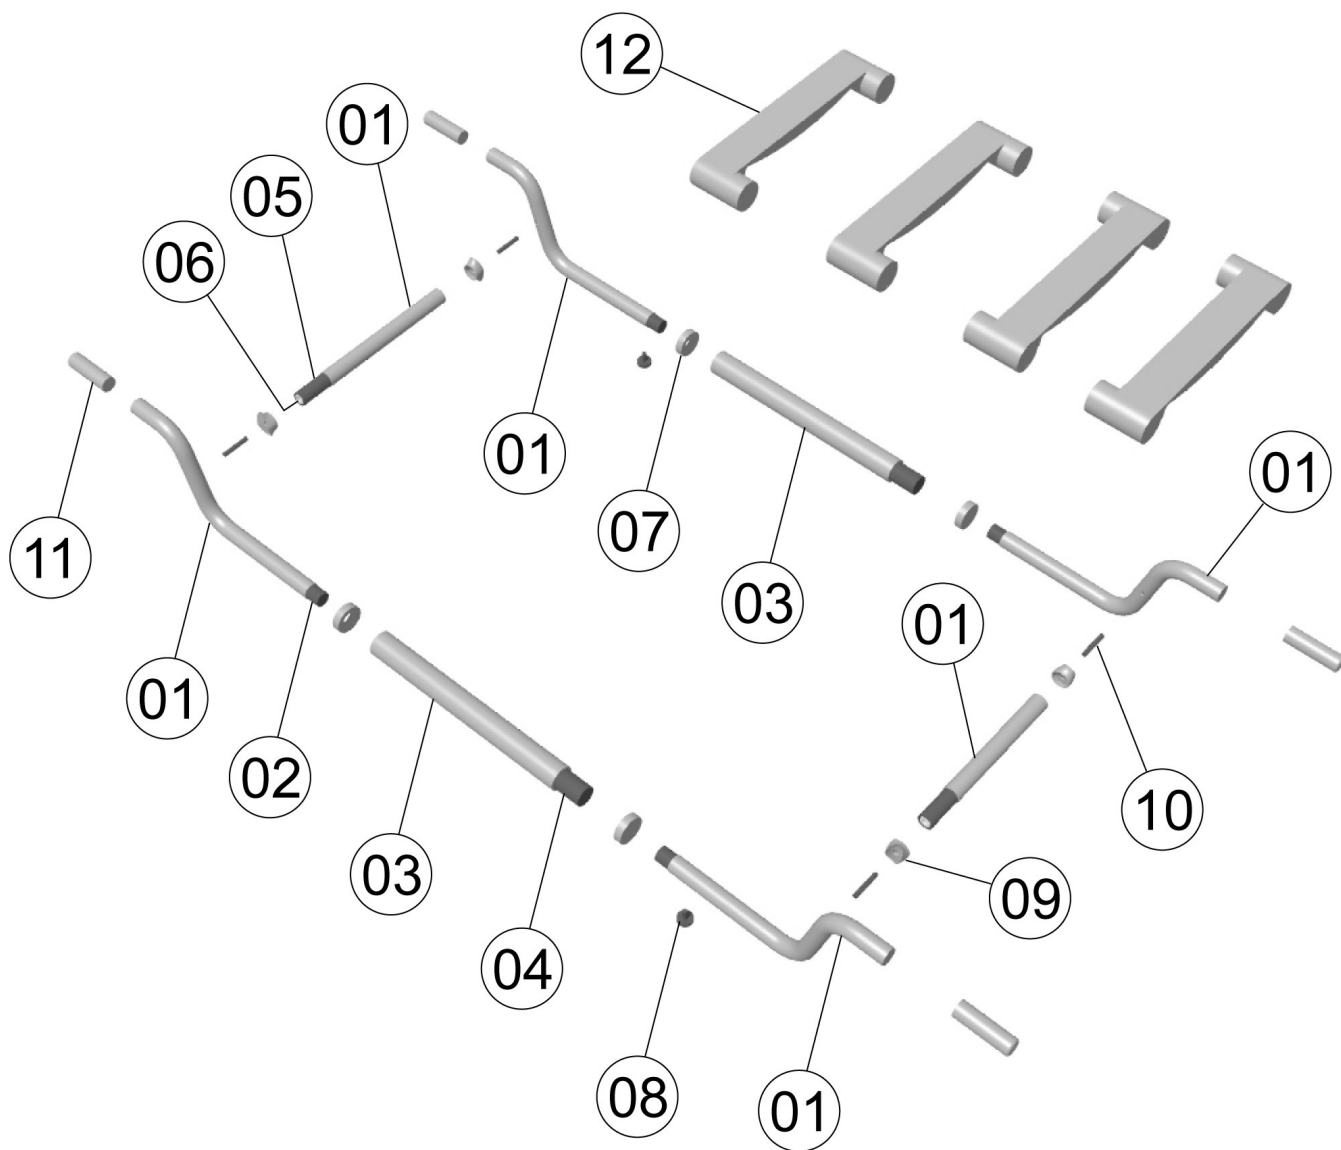

POSITION	CODE	DESCRIPTION	Q.TY
1	Y86JLS02	EXTRUDED COATING	6
2	S83RFS01	CORES	4
3	Y86JLS05	EXTRUDED COATING	2
4	Y88SDS23	CORES	2
5	S80RFS19	CORES	2
6	Y88SDS22	ESAGONAL THREADED NUT	4
7	Y87JJS01	END CAP	4
8	Y88SDS113	KNOB	2
9	Y87JJS04	OVAL SHELL	4
10	Y90SES29	THREADED BAR	4
11	Y87JJS21	RUBBER CAPS	4
12	Y87JMN01	SLAT	4